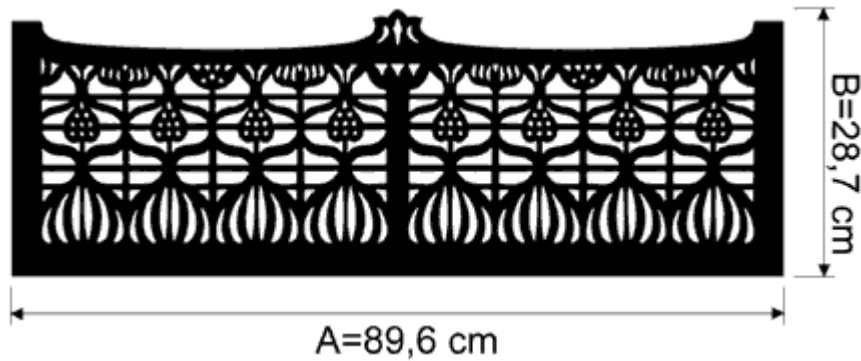

ORDER

Music desks – carved of MDF-plate

Please send your order via Fax: **+48 62 762217-9**

Tel.: +48 62 762217-8

Art. No. 668c

Individual dimensions to align. Terms of realization to align.

| Dimension Art. No. | Write the proper dimension or Individual dimension | | Version/Finish | Quantity |
|-----------------------|--|---|----------------|----------|
| | A | B | | |
| 668c | | | | |
| 668c | | | | |