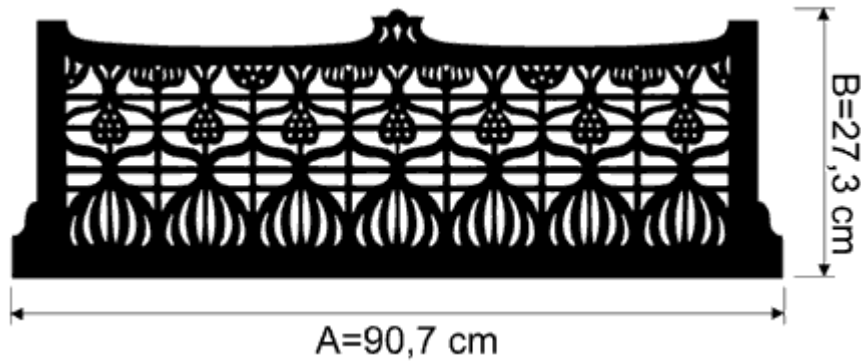

# ORDER

Music desks – carved of MDF-plate

Please send your order via Fax: +48 62 762217-9

Tel.: +48 62 762217-8

Art. No. 668b

Individual dimensions to align. Terms of realization to align.

Dimension Art. No.	Write the proper dimension or Individual dimension		Version/Finish	Quantity
	A	B		
668b				
668b				