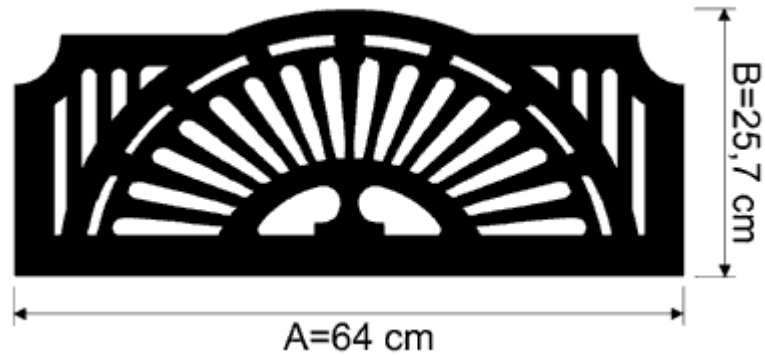

# ORDER

Music desks – carved of MDF-plate

Please send your order via Fax: **+48 62 762217-9**

Tel.: +48 62 762217-8

Art. No. 658

Individual dimensions to align. Terms of realization to align.

Dimension Art. No.	Write the proper dimension or Individual dimension		Version/Finish	Quantity
	A	B		
658				
658				