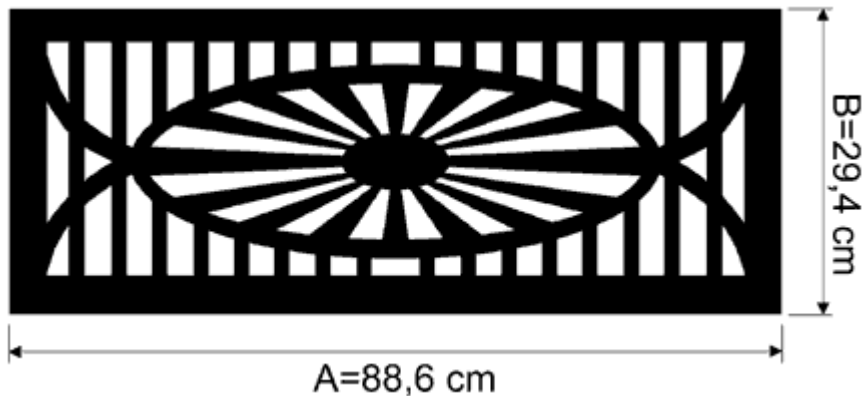

ORDER

Music desks – carved of MDF-plate

Please send your order via Fax: +48 62 762217-9

Tel.: +48 62 762217-8

Art. No. 644

Individual dimensions to align. Terms of realization to align.

Dimension Art. No.	Write the proper dimension or Individual dimension		Version/Finish	Quantity
	A	B		
644				
644				