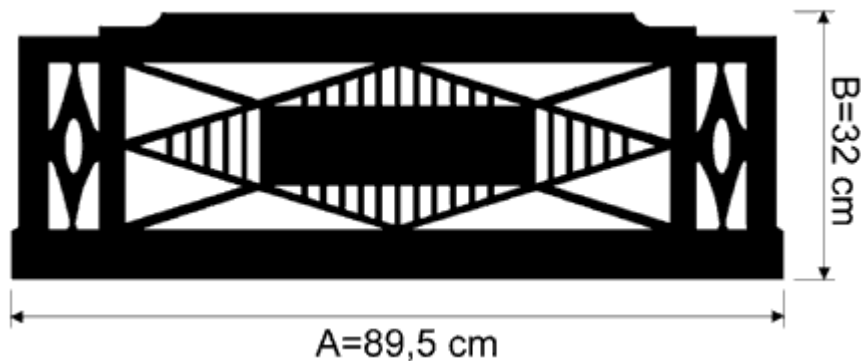

ORDER

Music desks – carved of MDF-plate

Please send your order via Fax: +48 62 762217-9

Tel.: +48 62 762217-8

Art. No. 642

Individual dimensions to align. Terms of realization to align.

Dimension Art. No.	Write the proper dimension or Individual dimension		Version/Finish	Quantity
	A	B		
642				
642				