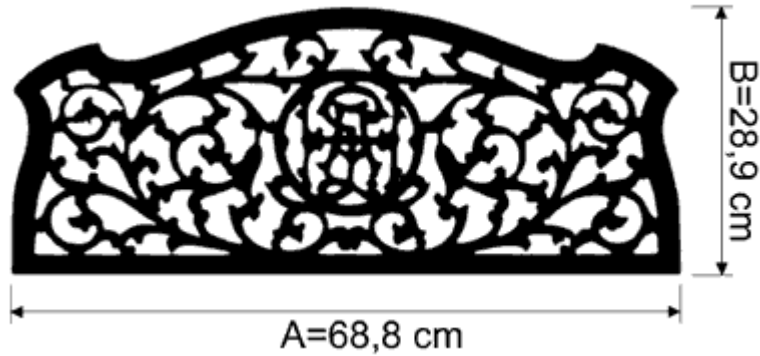

ORDER

Music desks – carved of MDF-plate

Please send your order via Fax: **+48 62 762217-9**

Tel.: +48 62 762217-8

Art. No. 638

Individual dimensions to align. Terms of realization to align.

Dimension Art. No.	Write the proper dimension or Individual dimension		Version/Finish	Quantity
	A	B		
638				
638				