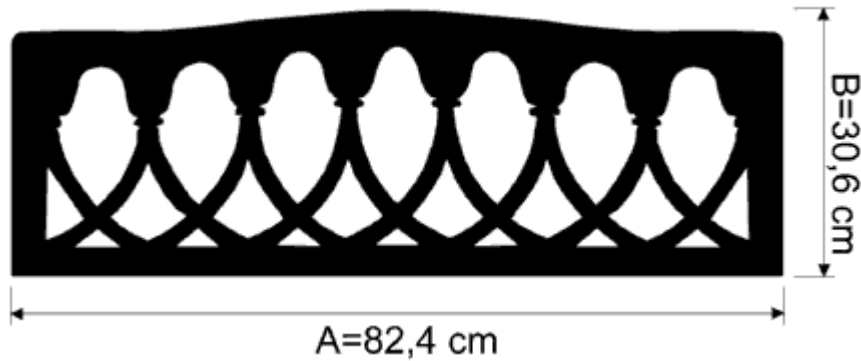

# ORDER

Music desks – carved of MDF-plate

Please send your order via Fax: **+48 62 762217-9**

Tel.: +48 62 762217-8

Art. No. 636

Individual dimensions to align. Terms of realization to align.

Dimension Art. No.	Write the proper dimension or Individual dimension		Version/Finish	Quantity
	A	B		
636				
636				