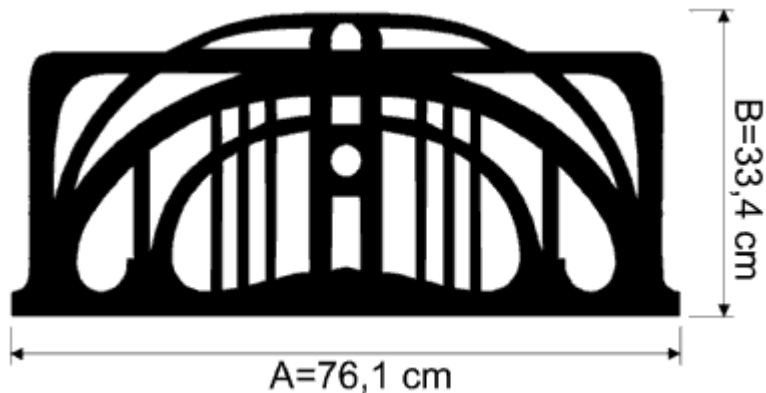

ORDER

Music desks – carved of MDF-plate

Please send your order via Fax: **+48 62 762217-9**

Tel.: +48 62 762217-8

Art. No. 634

Individual dimensions to align. Terms of realization to align.

Dimension Art. No.	Write the proper dimension or Individual dimension		Version/Finish	Quantity
	A	B		
634				
634				