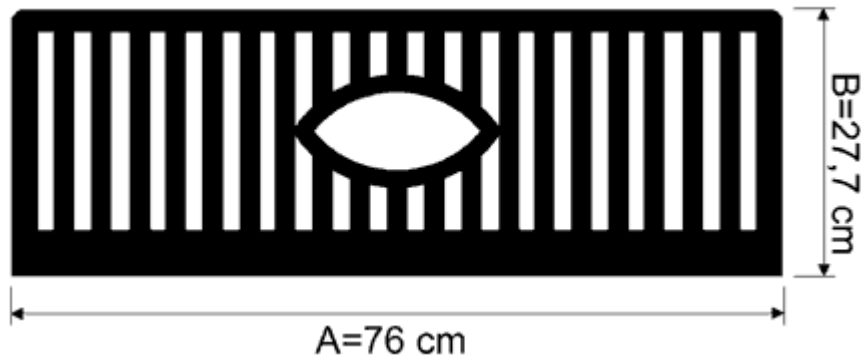

ORDER

Music desks – carved of MDF-plate

Please send your order via Fax: **+48 62 762217-9**

Tel.: +48 62 762217-8

Art. No. 630

Individual dimensions to align. Terms of realization to align.

Dimension Art. No.	Write the proper dimension or Individual dimension		Version/Finish	Quantity
	A	B		
630				
630				