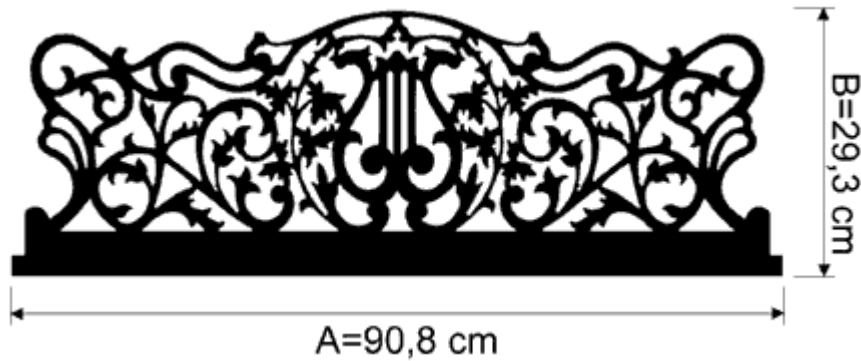

ORDER

Music desks – carved of MDF-plate

Please send your order via Fax: **+48 62 762217-9**

Tel.: +48 62 762217-8

Art. No. 624

Individual dimensions to align. Terms of realization to align.

Dimension Art. No.	Write the proper dimension or Individual dimension		Version/Finish	Quantity
	A	B		
624				
624				