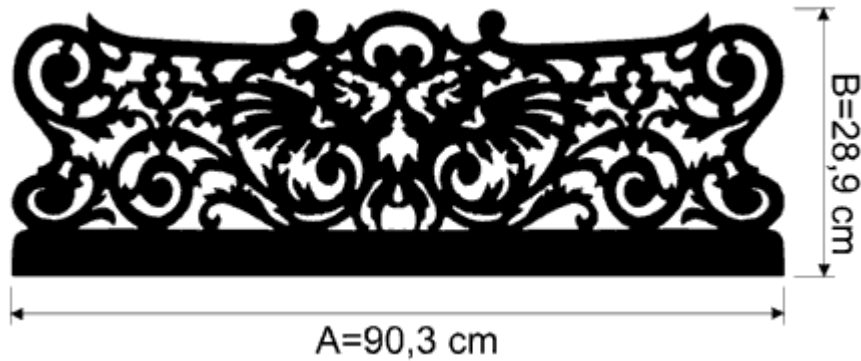

ORDER

Music desks – carved of MDF-plate

Please send your order via Fax: +48 62 762217-9

Tel.: +48 62 762217-8

Art. No. 622

Individual dimensions to align. Terms of realization to align.

Dimension Art. No.	Write the proper dimension or Individual dimension		Version/Finish	Quantity
	A	B		
622				
622				