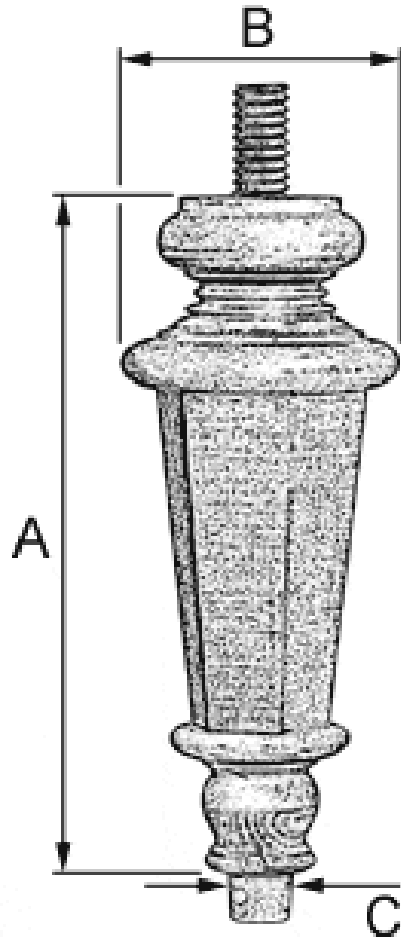

ORDER

Grand piano legs – appropriate
for Bösendorfer

Please send your order via Fax: **+48 62 762217-9**

Tel.: +48 62 762217-8

Art. No. 416

Dimension	A	B	C	Version/Finish	Quantity
Art. No.					

416/1 (Front leg)	442 mm	203 mm	48 mm		
416/1L (Rear leg)	492 mm	203 mm	48 mm		

Individual dimensions (Front leg)					
Individual dimensions (Rear leg) „L”					

Company/Signature
Date: