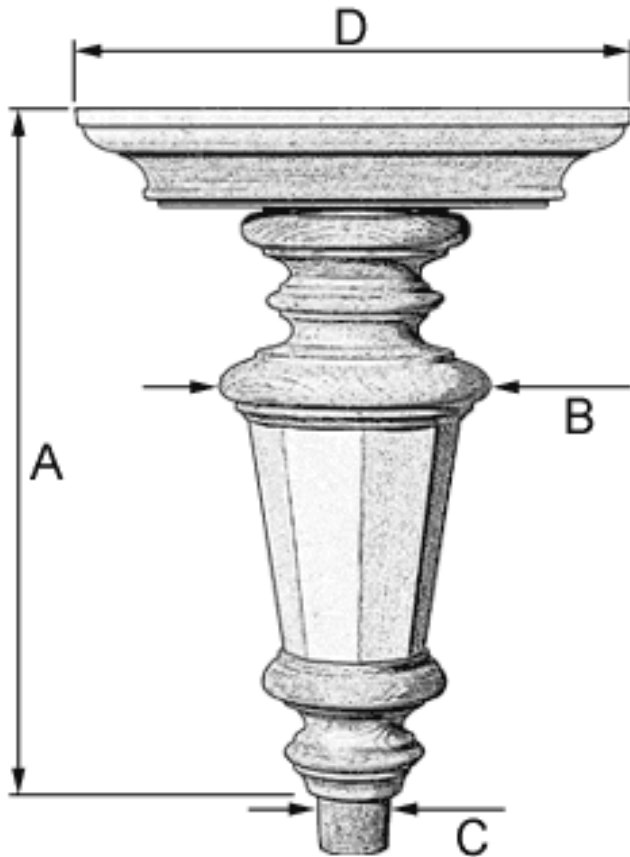

# ORDER

Grand piano legs – appropriate  
for Bechstein

Please send your order via Fax: **+48 62 762217-9**

Tel.: +48 62 762217-8

Art. No. 415

Dimension	A	B	C	D	Version/Finish	Quantity
Art. No.						
415/1	470 mm	185 mm	48 mm	350 mm		

Individual dimensions						
-----------------------	--	--	--	--	--	--

Company/Signature
Date: