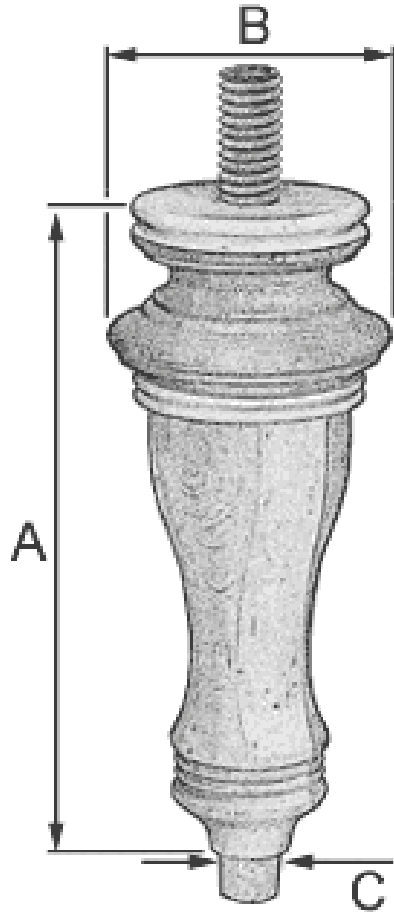

ORDER

Grand piano legs – appropriate
for Grotrian Steinweg

Please send your order via Fax: **+48 62 762217-9**

Tel.: +48 62 762217-8

Art. No. 413

Dimension	A	B	C	Version/Finish	Quantity
Art. No.					

413/1 (Front leg)	457 mm	190 mm	48 mm		
413/1L (Rear leg)	507 mm	190 mm	48 mm		

Individual dimensions (Front leg)					
Individual dimensions (Rear leg) „L”					

Company/Signature
Date: