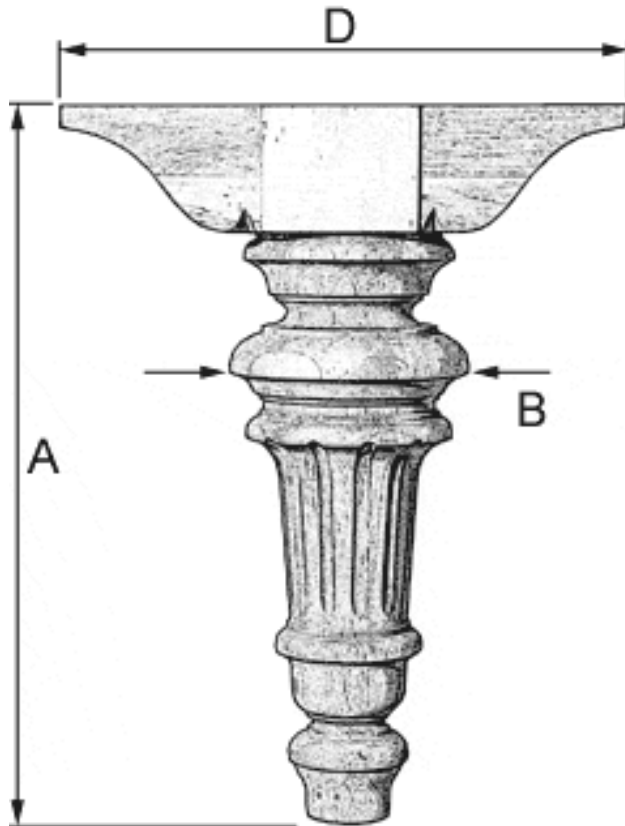

# ORDER

Grand piano legs – appropriate for Steinway

Please send your order via Fax: +48 62 762217-9

Tel.: +48 62 762217-8

Art. No. 412

Dimension	A	B	D	Version/Finish	Quantity
Art. No.					
412/1	550 mm	185 mm	410 mm		

Individual dimensions					
-----------------------	--	--	--	--	--

Company/Signature
Date: