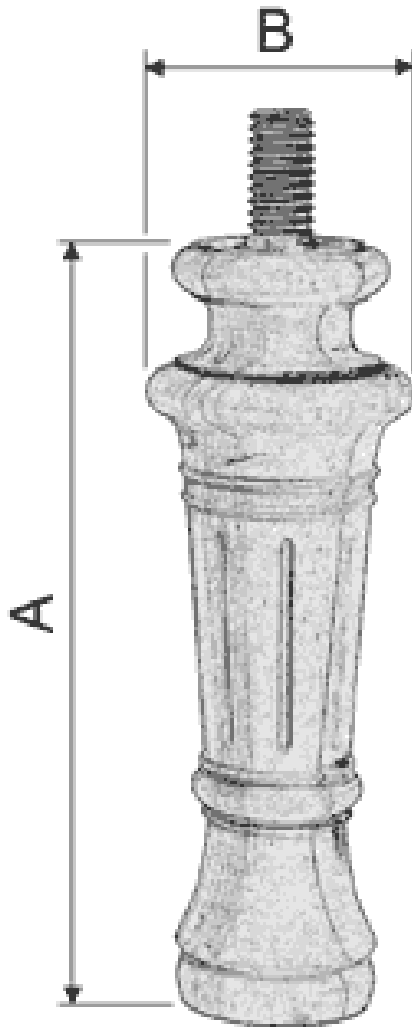

ORDER

Grand piano legs – appropriate for Ibach

Please send your order via Fax: +48 62 762217-9

Tel.: +48 62 762217-8

Art. No. 407

Dimension Art. No.	A	B	Version/Finish	Quantity
407/1	520 mm	170 mm		
Individual dimensions				