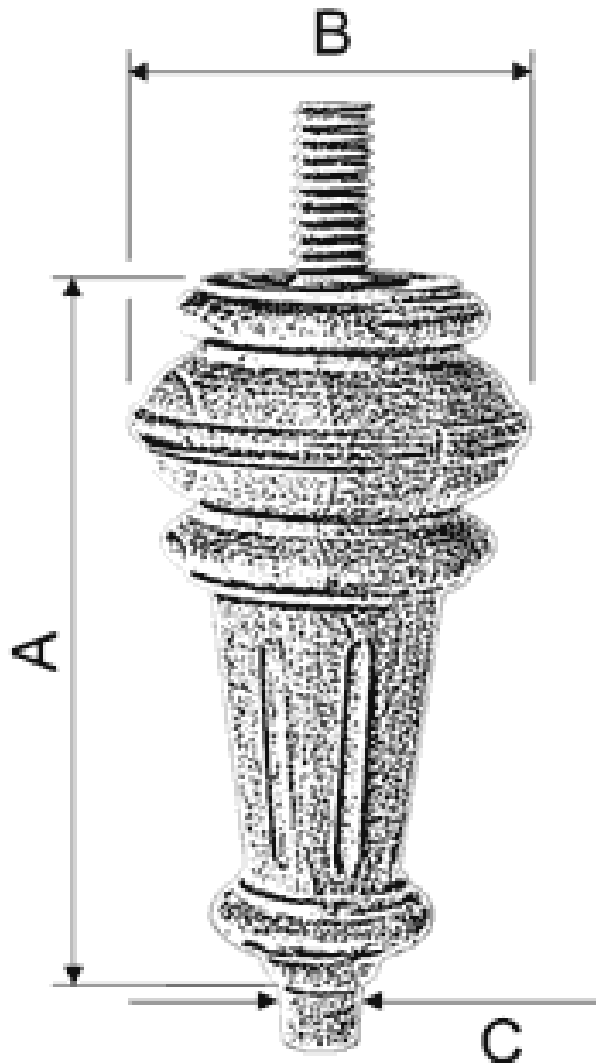

ORDER

Grand piano legs – appropriate for Blüthner

Please send your order via Fax: **+48 62 762217-9**

Tel.: +48 62 762217-8

Art. No. 406

Dimension Art. No.	A	B	C	Version/Finish	Quantity
406/1 (Front leg)	457 mm	210 mm	48 mm		
406/1L (Rear leg)	507 mm	210 mm	48 mm		
Individual dimensions (Front leg)					
Individual dimensions (Rear leg) „L”					