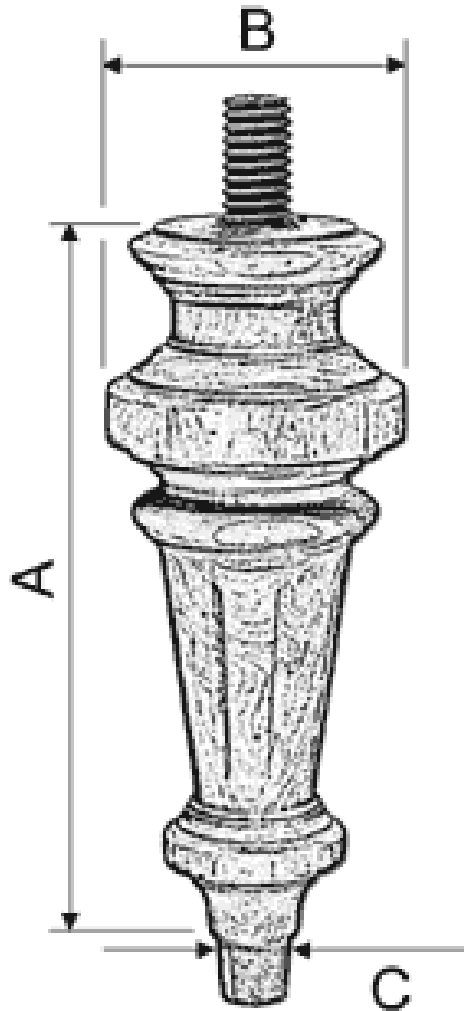

ORDER

Grand piano legs – appropriate for Blüthner

Please send your order via Fax: +48 62 762217-9

Tel.: +48 62 762217-8

Art. No. 405

Dimension Art. No.	A	B	C	Version/Finish	Quantity
405/1 (Front leg)	457 mm	190 mm	48 mm		
405/1 (Rear leg)	507 mm	190 mm	48 mm		
Individual dimensions (Front leg)					
Individual dimensions (Rear leg) „L”					