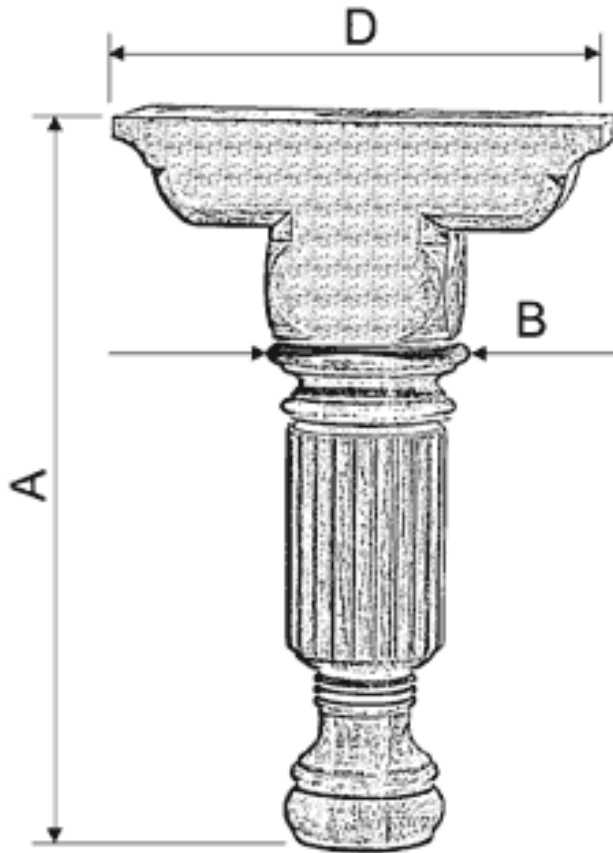

ORDER

Grand piano legs – appropriate for Steinway

Please send your order via Fax: +48 62 762217-9

Tel.: +48 62 762217-8

Art. No. 403

Dimension Art. No.	A	B	D	Version/Finish	Quantity
403/1	580 mm	140 mm	390 mm		
Individual dimensions					