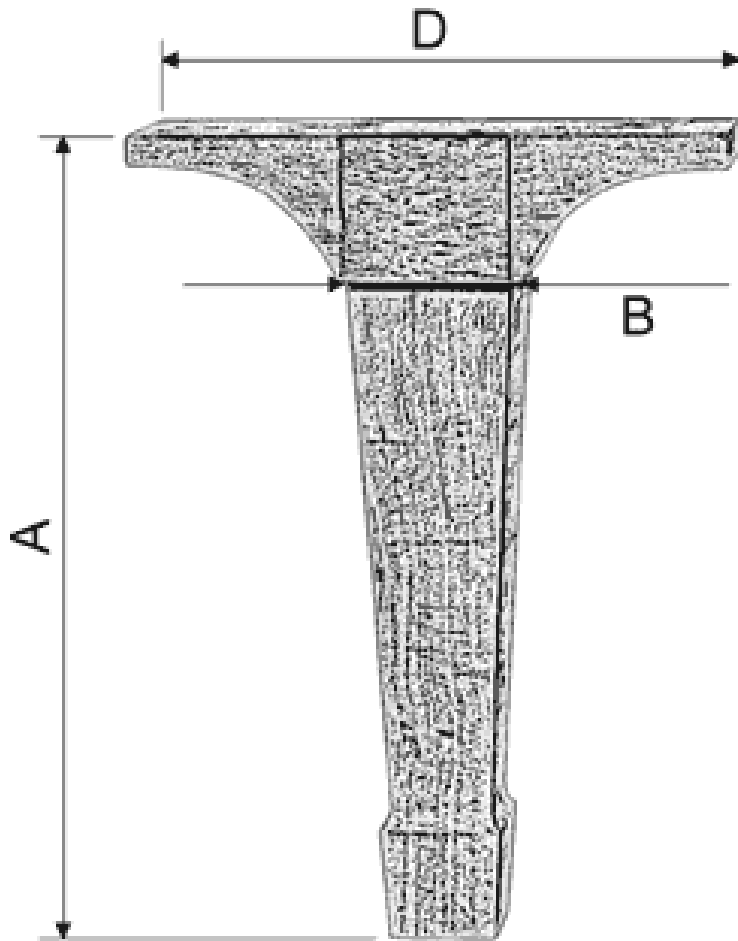

ORDER

Grand piano legs – upright with cuff

Please send your order via Fax: +48 62 762217-9

Tel.: +48 62 762217-8

Art. No. 402

Dimension Art. No.	A	B	D	Version/Finish	Quantity
402/1	550 mm	97,5 mm	400 mm		
402/2	550 mm	106 mm	400 mm		
402/3	550 mm	111 mm	400 mm		
402/4	550 mm	120 mm	400 mm		
Individual dimensions					