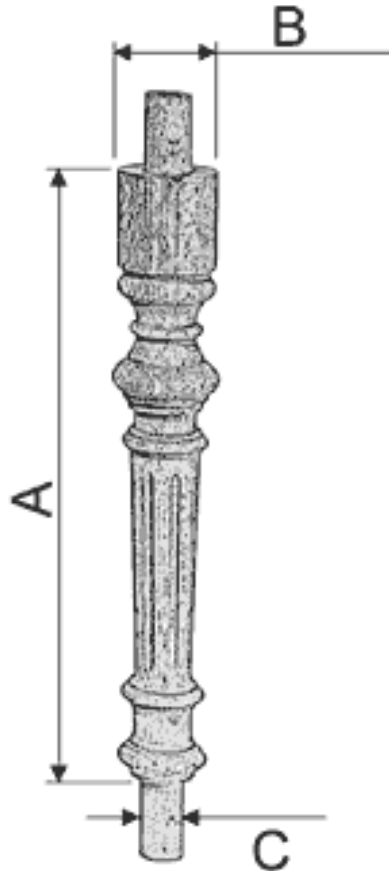

# ORDER

Lyre's columns fitted with leg No. 404

Please send your order via Fax: +48 62 762217-9

Tel.: +48 62 762217-8

Art. No. 24

Dimension Art. No.	A	B	C	Version/Finish	Quantity
24/1	392 mm	64 mm	30 mm		
24/2	392 mm	74 mm	30 mm		
24 Individual dimensions					