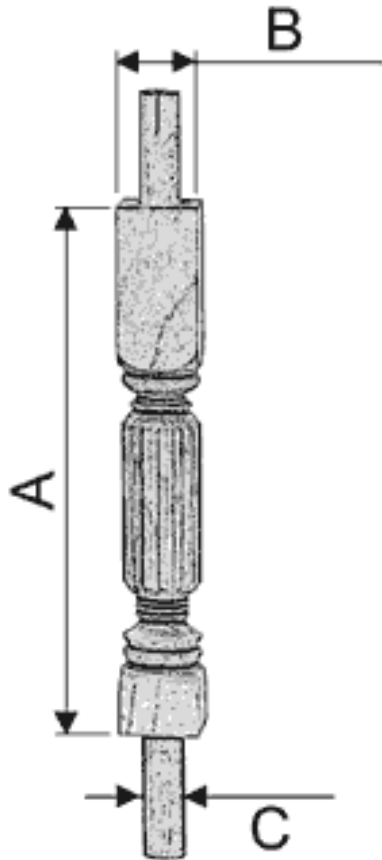

ORDER

Lyre's columns fitted with leg No. 403

Please send your order via Fax: +48 62 762217-9

Tel.: +48 62 762217-8

Art. No. 23

Dimension Art. No.	A	B	C	Version/Finish	Quantity
23/1	375 mm	58 mm	32 mm		
23/1 Individual dimensions					