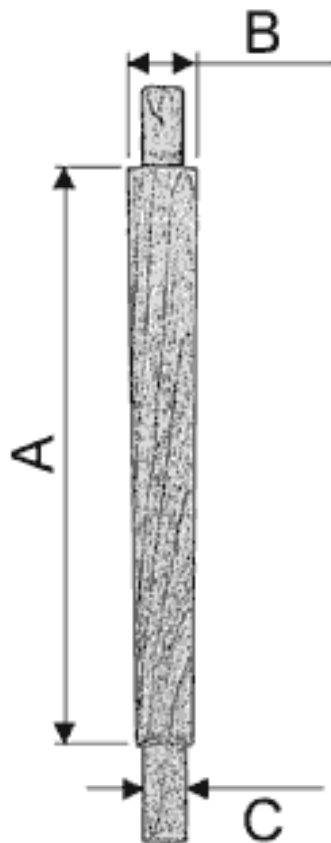

ORDER

Lyre's columns – upright

Please send your order via Fax: +48 62 762217-9

Tel.: +48 62 762217-8

Art. No. 21

Dimension Art. No.	A	B	C	Version/Finish	Quantity
21/1	405 mm	46 mm	32 mm		
21/1 Individual dimensions					