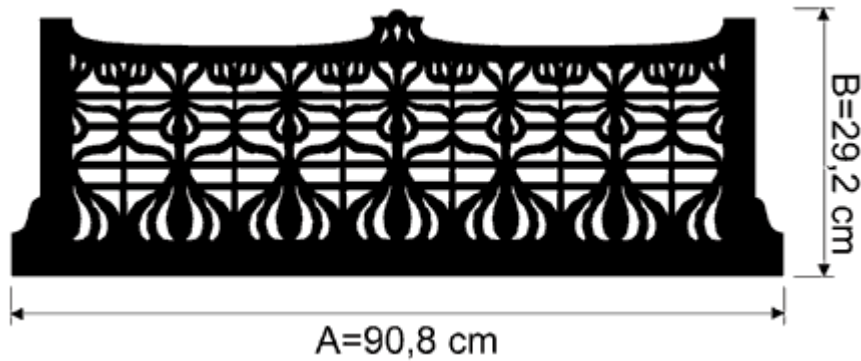

ORDER

Music desks – carved of MDF-plate

Please send your order via Fax: **+48 62 762217-9**

Tel.: +48 62 762217-8

Art. No. 668a

Individual dimensions to align. Terms of realization to align.

| Dimension Art. No. | Write the proper dimension or Individual dimension | | Version/Finish | Quantity |
|-----------------------|--|---|----------------|----------|
| | A | B | | |
| 668a | | | | |
| 668a | | | | |