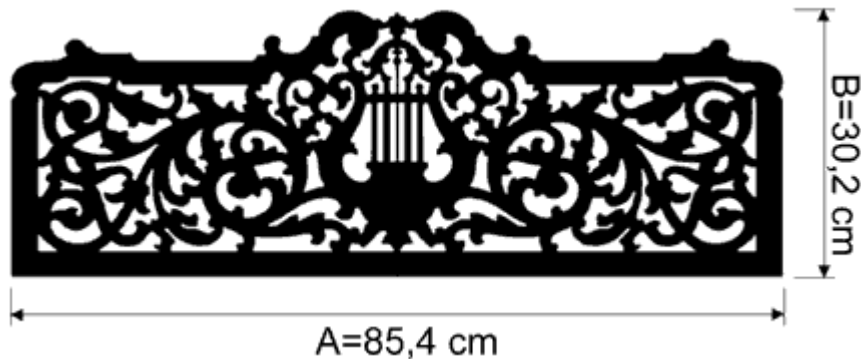

ORDER

Music desks – carved of MDF-plate

Please send your order via Fax: +48 62 762217-9

Tel.: +48 62 762217-8

Art. No. 667

Individual dimensions to align. Terms of realization to align.

Dimension Art. No.	Write the proper dimension or Individual dimension		Version/Finish	Quantity
	A	B		
667				
667				