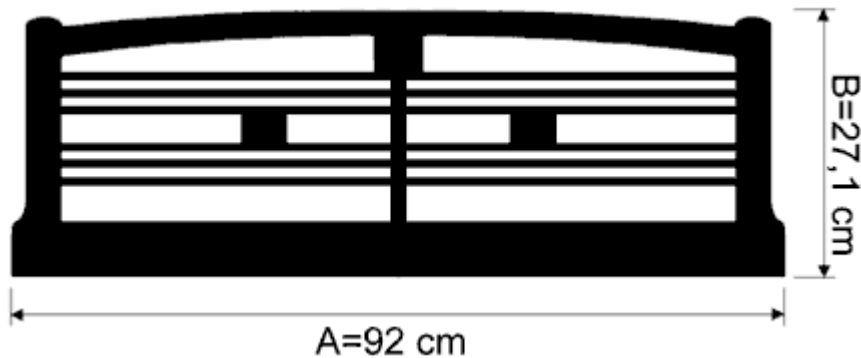

# ORDER

Music desks – carved of MDF-plate

Please send your order via Fax: **+48 62 762217-9**

Tel.: +48 62 762217-8

Art. No. 666

Individual dimensions to align. Terms of realization to align.

Dimension Art. No.	Write the proper dimension or Individual dimension		Version/Finish	Quantity
	A	B		
666				
666				