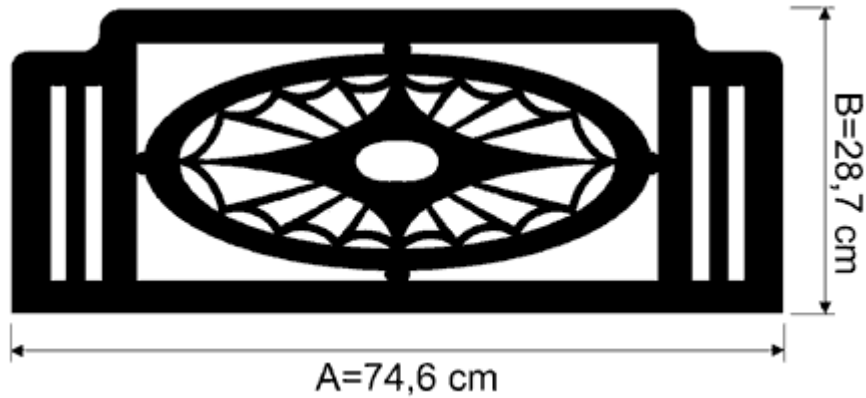

ORDER

Music desks – carved of MDF-plate

Please send your order via Fax: **+48 62 762217-9**

Tel.: +48 62 762217-8

Art. No. 665

Individual dimensions to align. Terms of realization to align.

Dimension Art. No.	Write the proper dimension or Individual dimension		Version/Finish	Quantity
	A	B		
665				
665				