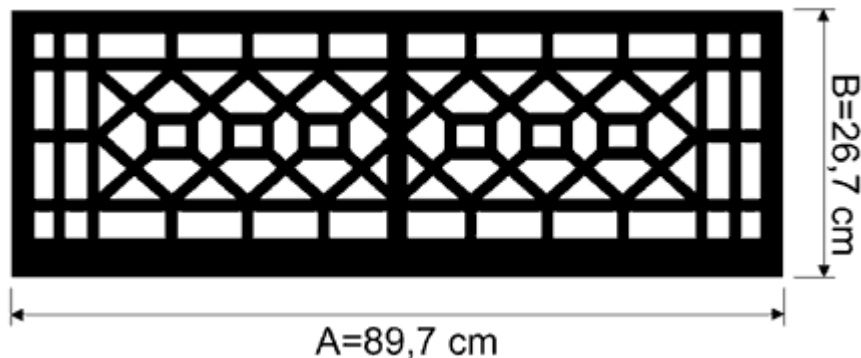

ORDER

Music desks – carved of MDF-plate

Please send your order via Fax: **+48 62 762217-9**

Tel.: +48 62 762217-8

Art. No. 664

Individual dimensions to align. Terms of realization to align.

Dimension Art. No.	Write the proper dimension or Individual dimension		Version/Finish	Quantity
	A	B		
664				
664				