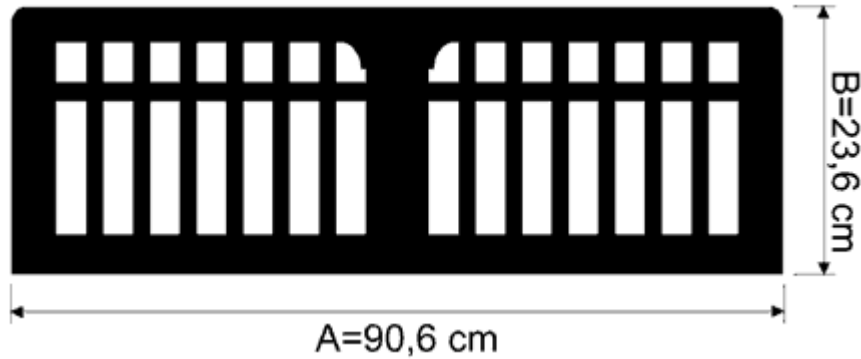

# ORDER

Music desks – carved of MDF-plate

Please send your order via Fax: **+48 62 762217-9**

Tel.: +48 62 762217-8

Art. No. 663

Individual dimensions to align. Terms of realization to align.

Dimension Art. No.	Write the proper dimension or Individual dimension		Version/Finish	Quantity
	A	B		
663				
663				