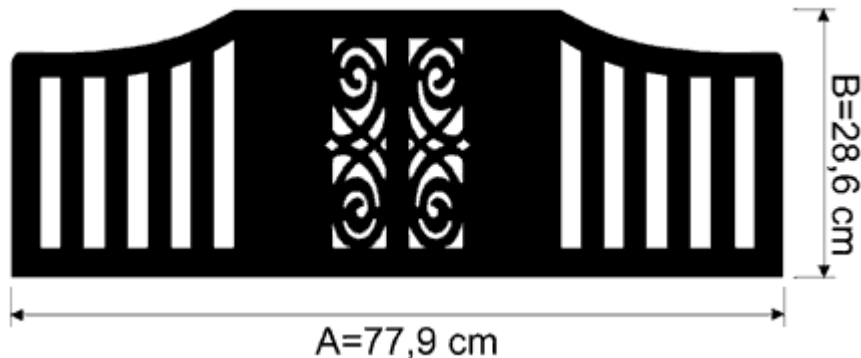

# ORDER

Music desks – carved of MDF-plate

Please send your order via Fax: +48 62 762217-9

Tel.: +48 62 762217-8

Art. No. 661

Individual dimensions to align. Terms of realization to align.

Dimension Art. No.	Write the proper dimension or Individual dimension		Version/Finish	Quantity
	A	B		
661				
661				