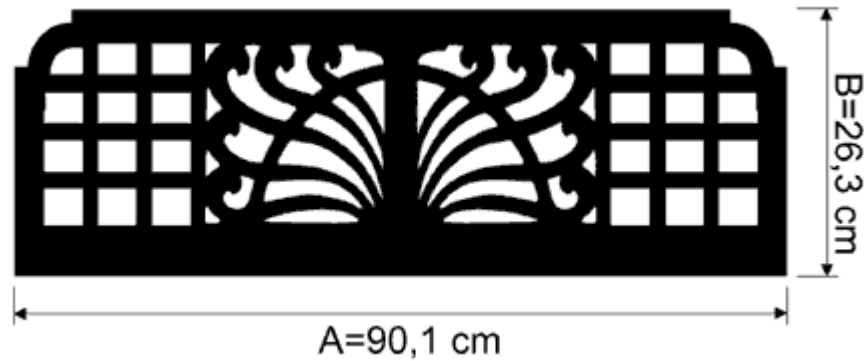

# ORDER

Music desks – carved of MDF-plate

Please send your order via Fax: **+48 62 762217-9**

Tel.: +48 62 762217-8

Art. No. 657

Individual dimensions to align. Terms of realization to align.

Dimension Art. No.	Write the proper dimension or Individual dimension		Version/Finish	Quantity
	A	B		
657				
657				