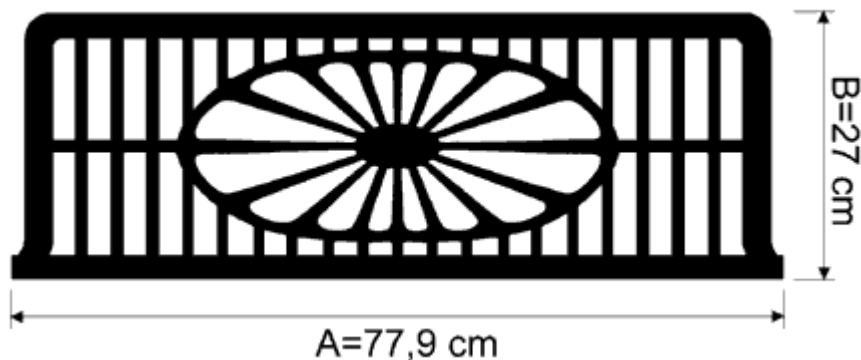

ORDER

Music desks – carved of MDF-plate

Please send your order via Fax: +48 62 762217-9

Tel.: +48 62 762217-8

Art. No. 655

Individual dimensions to align. Terms of realization to align.

Dimension Art. No.	Write the proper dimension or Individual dimension		Version/Finish	Quantity
	A	B		
655				
655				