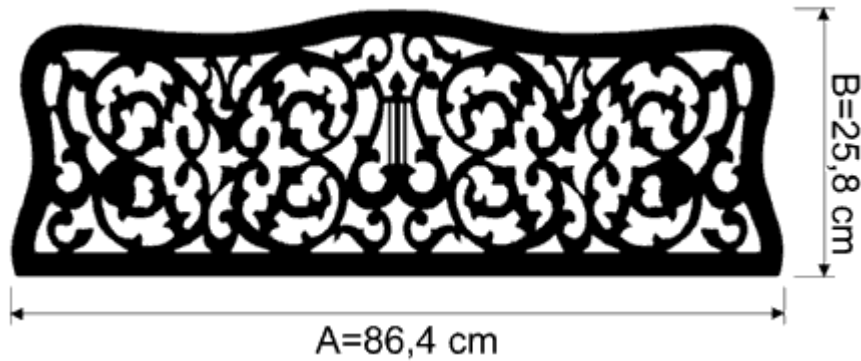

ORDER

Music desks – carved of MDF-plate

Please send your order via Fax: +48 62 762217-9

Tel.: +48 62 762217-8

Art. No. 654

Individual dimensions to align. Terms of realization to align.

Dimension Art. No.	Write the proper dimension or Individual dimension		Version/Finish	Quantity
	A	B		
654				
654				