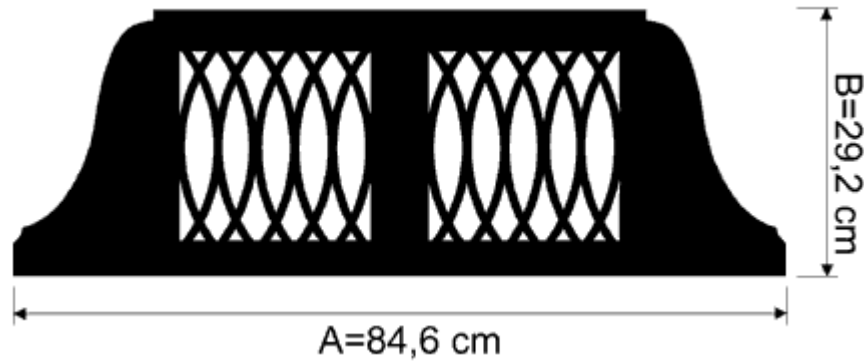

ORDER

Music desks – carved of MDF-plate

Please send your order via Fax: +48 62 762217-9

Tel.: +48 62 762217-8

Art. No. 652

Individual dimensions to align. Terms of realization to align.

Dimension Art. No.	Write the proper dimension or Individual dimension		Version/Finish	Quantity
	A	B		
652				
652				