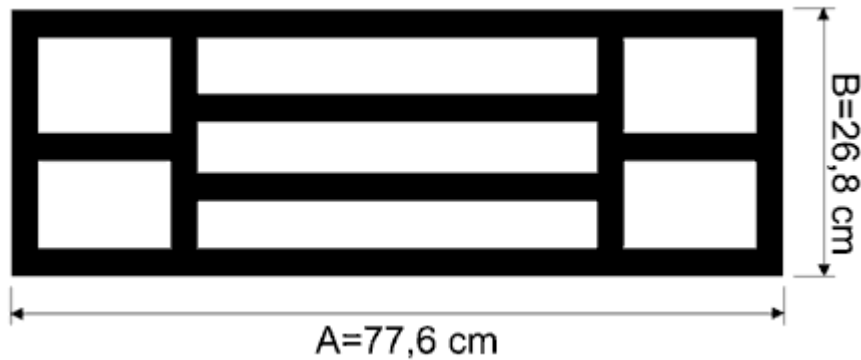

ORDER

Music desks – carved of MDF-plate

Please send your order via Fax: **+48 62 762217-9**

Tel.: +48 62 762217-8

Art. No. 650

Individual dimensions to align. Terms of realization to align.

Dimension Art. No.	Write the proper dimension or Individual dimension		Version/Finish	Quantity
	A	B		
650				
650				