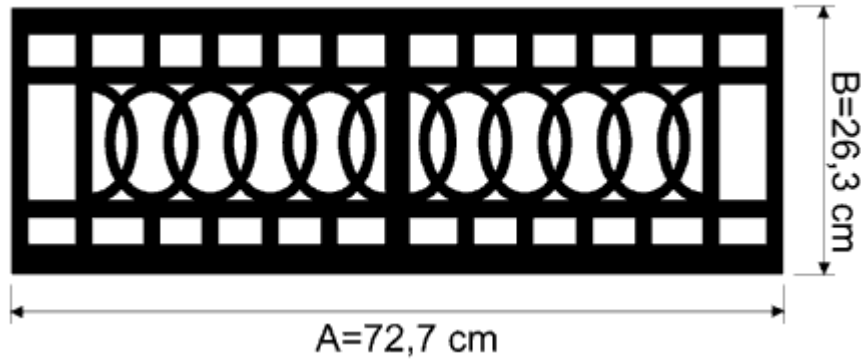

ORDER

Music desks – carved of MDF-plate

Please send your order via Fax: **+48 62 762217-9**

Tel.: +48 62 762217-8

Art. No. 647

Individual dimensions to align. Terms of realization to align.

Dimension Art. No.	Write the proper dimension or Individual dimension		Version/Finish	Quantity
	A	B		
647				
647				