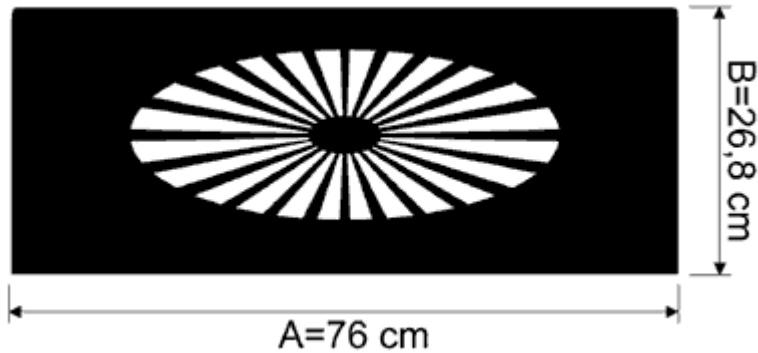

# ORDER

Music desks – carved of MDF-plate

Please send your order via Fax: **+48 62 762217-9**

Tel.: +48 62 762217-8

Art. No. 646

Individual dimensions to align. Terms of realization to align.

Dimension Art. No.	Write the proper dimension or Individual dimension		Version/Finish	Quantity
	A	B		
646				
646				