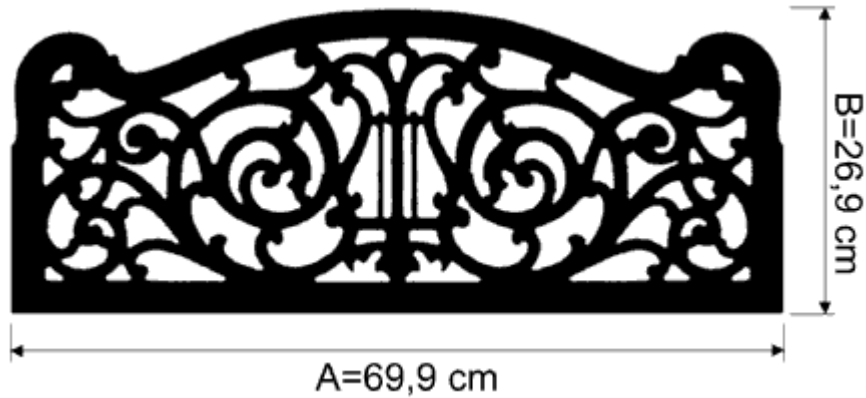

ORDER

Music desks – carved of MDF-plate

Please send your order via Fax: +48 62 762217-9

Tel.: +48 62 762217-8

Art. No. 645

Individual dimensions to align. Terms of realization to align.

Dimension Art. No.	Write the proper dimension or Individual dimension		Version/Finish	Quantity
	A	B		
645				
645				