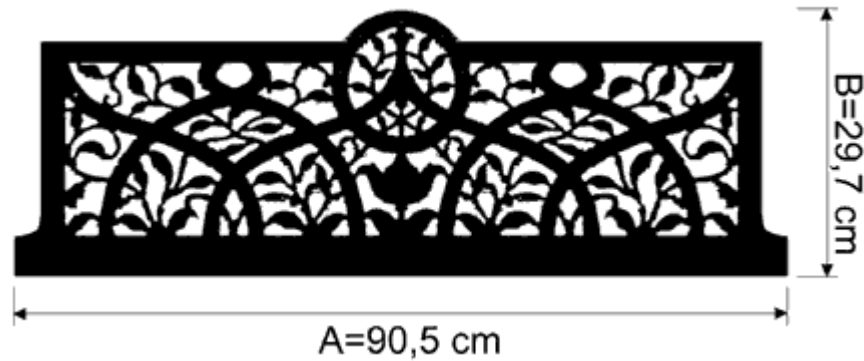

ORDER

Music desks – carved of MDF-plate

Please send your order via Fax: **+48 62 762217-9**

Tel.: +48 62 762217-8

Art. No. 641

Individual dimensions to align. Terms of realization to align.

Dimension Art. No.	Write the proper dimension or Individual dimension		Version/Finish	Quantity
	A	B		
641				
641				