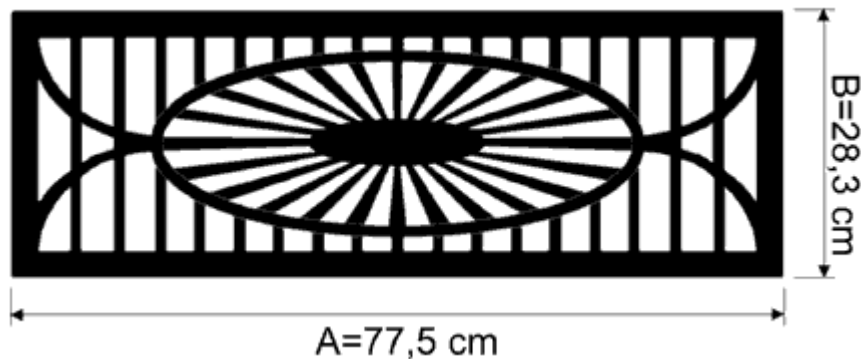

# ORDER

Music desks – carved of MDF-plate

Please send your order via Fax: +48 62 762217-9

Tel.: +48 62 762217-8

Art. No. 640

Individual dimensions to align. Terms of realization to align.

Dimension Art. No.	Write the proper dimension or Individual dimension		Version/Finish	Quantity
	A	B		
640				
640				