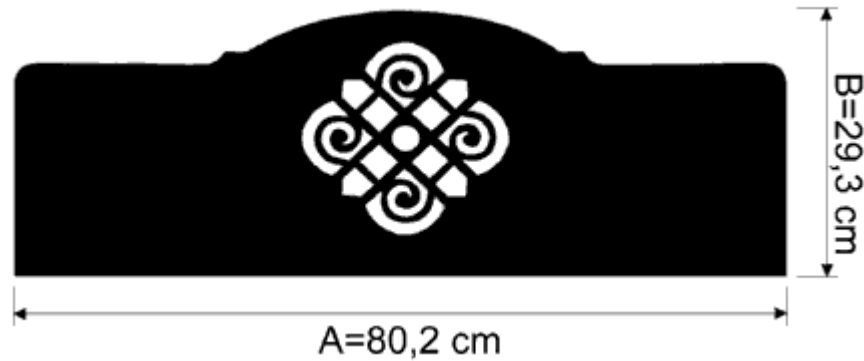

# ORDER

Music desks – carved of MDF-plate

Please send your order via Fax: +48 62 762217-9

Tel.: +48 62 762217-8

Art. No. 639

Individual dimensions to align. Terms of realization to align.

Dimension Art. No.	Write the proper dimension or Individual dimension		Version/Finish	Quantity
	A	B		
639				
639				