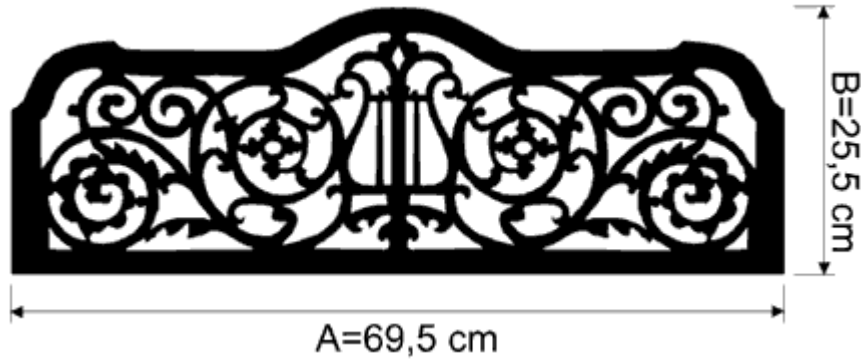

ORDER

Music desks – carved of MDF-plate

Please send your order via Fax: +48 62 762217-9

Tel.: +48 62 762217-8

Art. No. 637

Individual dimensions to align. Terms of realization to align.

Dimension Art. No.	Write the proper dimension or Individual dimension		Version/Finish	Quantity
	A	B		
637				
637				