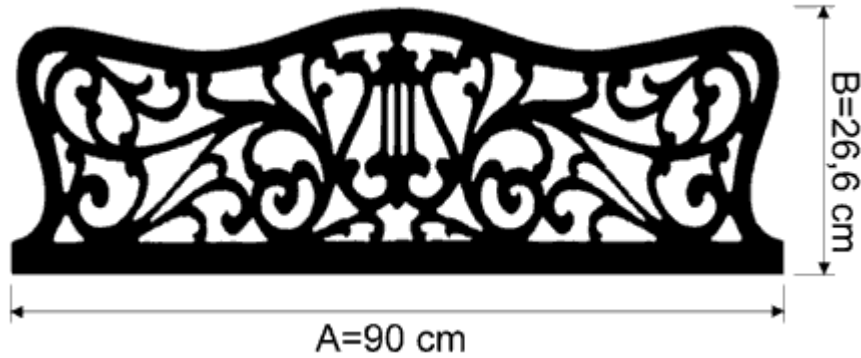

ORDER

Music desks – carved of MDF-plate

Please send your order via Fax: +48 62 762217-9

Tel.: +48 62 762217-8

Art. No. 633

Individual dimensions to align. Terms of realization to align.

Dimension Art. No.	Write the proper dimension or Individual dimension		Version/Finish	Quantity
	A	B		
633				
633				