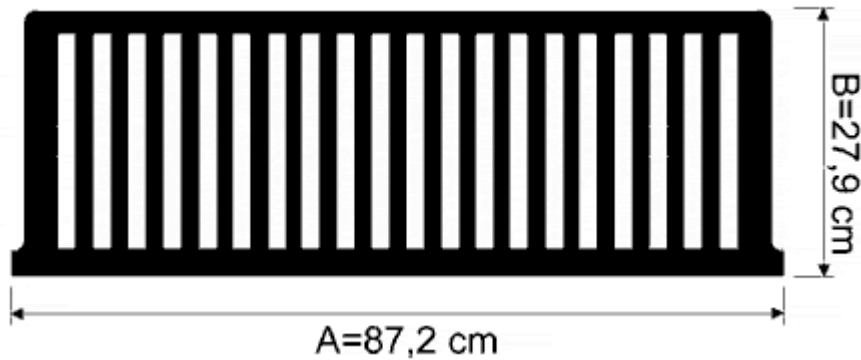

ORDER

Music desks – carved of MDF-plate

Please send your order via Fax: **+48 62 762217-9**

Tel.: +48 62 762217-8

Art. No. 632

Individual dimensions to align. Terms of realization to align.

Dimension Art. No.	Write the proper dimension or Individual dimension		Version/Finish	Quantity
	A	B		
632				
632				