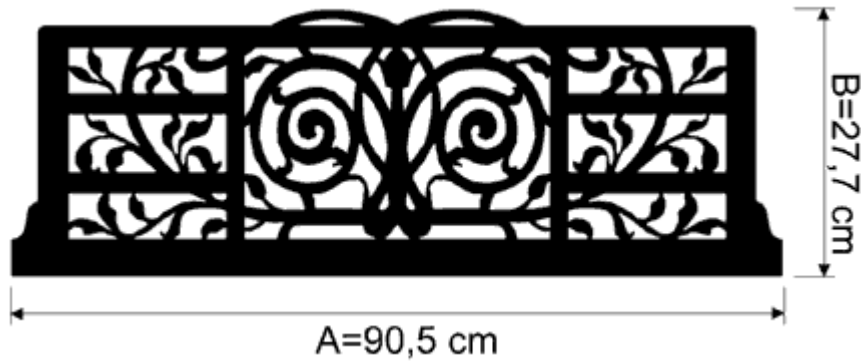

ORDER

Music desks – carved of MDF-plate

Please send your order via Fax: **+48 62 762217-9**

Tel.: +48 62 762217-8

Art. No. 628

Individual dimensions to align. Terms of realization to align.

Dimension Art. No.	Write the proper dimension or Individual dimension		Version/Finish	Quantity
	A	B		
628				
628				