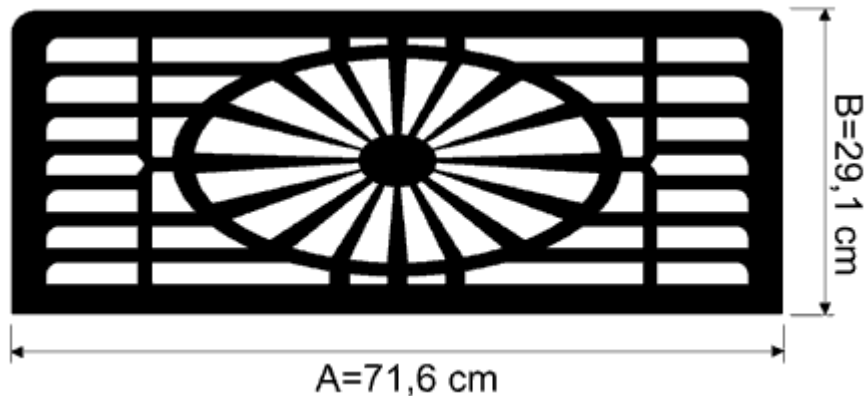

ORDER

Music desks – carved of MDF-plate

Please send your order via Fax: +48 62 762217-9

Tel.: +48 62 762217-8

Art. No. 620

Individual dimensions to align. Terms of realization to align.

Dimension Art. No.	Write the proper dimension or Individual dimension		Version/Finish	Quantity
	A	B		
620				
620				