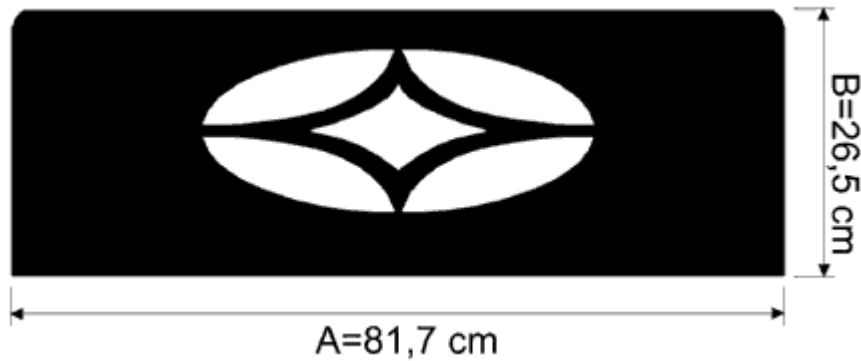

ORDER

Music desks – carved of MDF-plate

Please send your order via Fax: **+48 62 762217-9**

Tel.: +48 62 762217-8

Art. No. 619

Individual dimensions to align. Terms of realization to align.

Dimension Art. No.	Write the proper dimension or Individual dimension		Version/Finish	Quantity
	A	B		
619				
619				