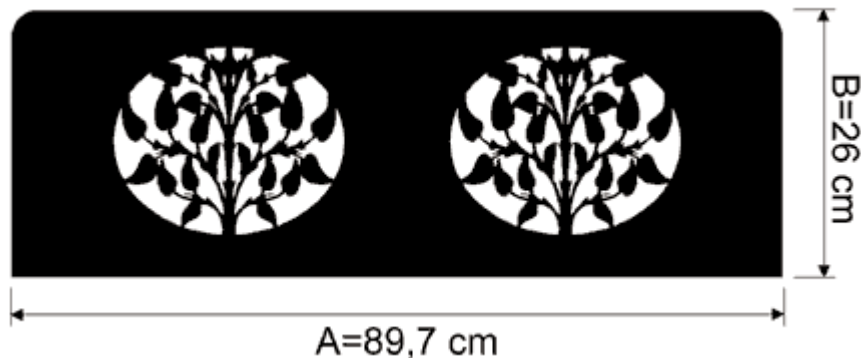

# ORDER

Music desks – carved of MDF-plate

Please send your order via Fax: +48 62 762217-9

Tel.: +48 62 762217-8

Art. No. 618

Individual dimensions to align. Terms of realization to align.

Dimension Art. No.	Write the proper dimension or Individual dimension		Version/Finish	Quantity
	A	B		
618				
618				