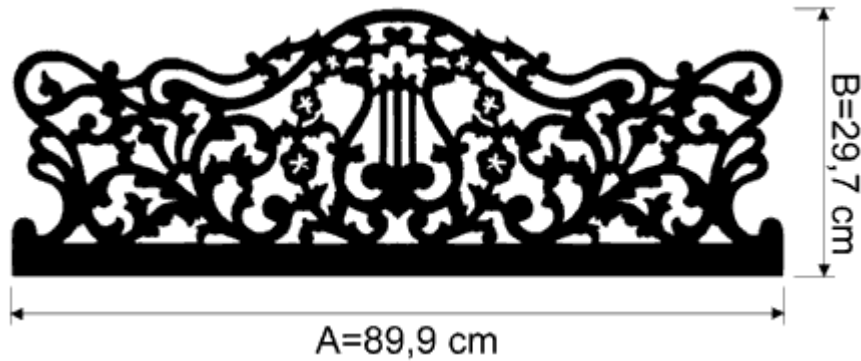

# ORDER

Music desks – carved of MDF-plate

Please send your order via Fax: **+48 62 762217-9**

Tel.: +48 62 762217-8

Art. No. 617c

Individual dimensions to align. Terms of realization to align.

Dimension Art. No.	Write the proper dimension or Individual dimension		Version/Finish	Quantity
	A	B		
617c				
617c				