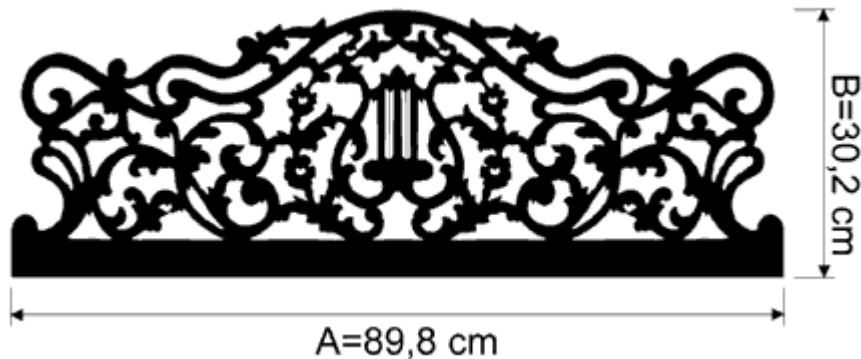

# ORDER

Music desks – carved of MDF-plate

Please send your order via Fax: +48 62 762217-9

Tel.: +48 62 762217-8

Art. No. 617b

Individual dimensions to align. Terms of realization to align.

Dimension Art. No.	Write the proper dimension or Individual dimension		Version/Finish	Quantity
	A	B		
617b				
617b				